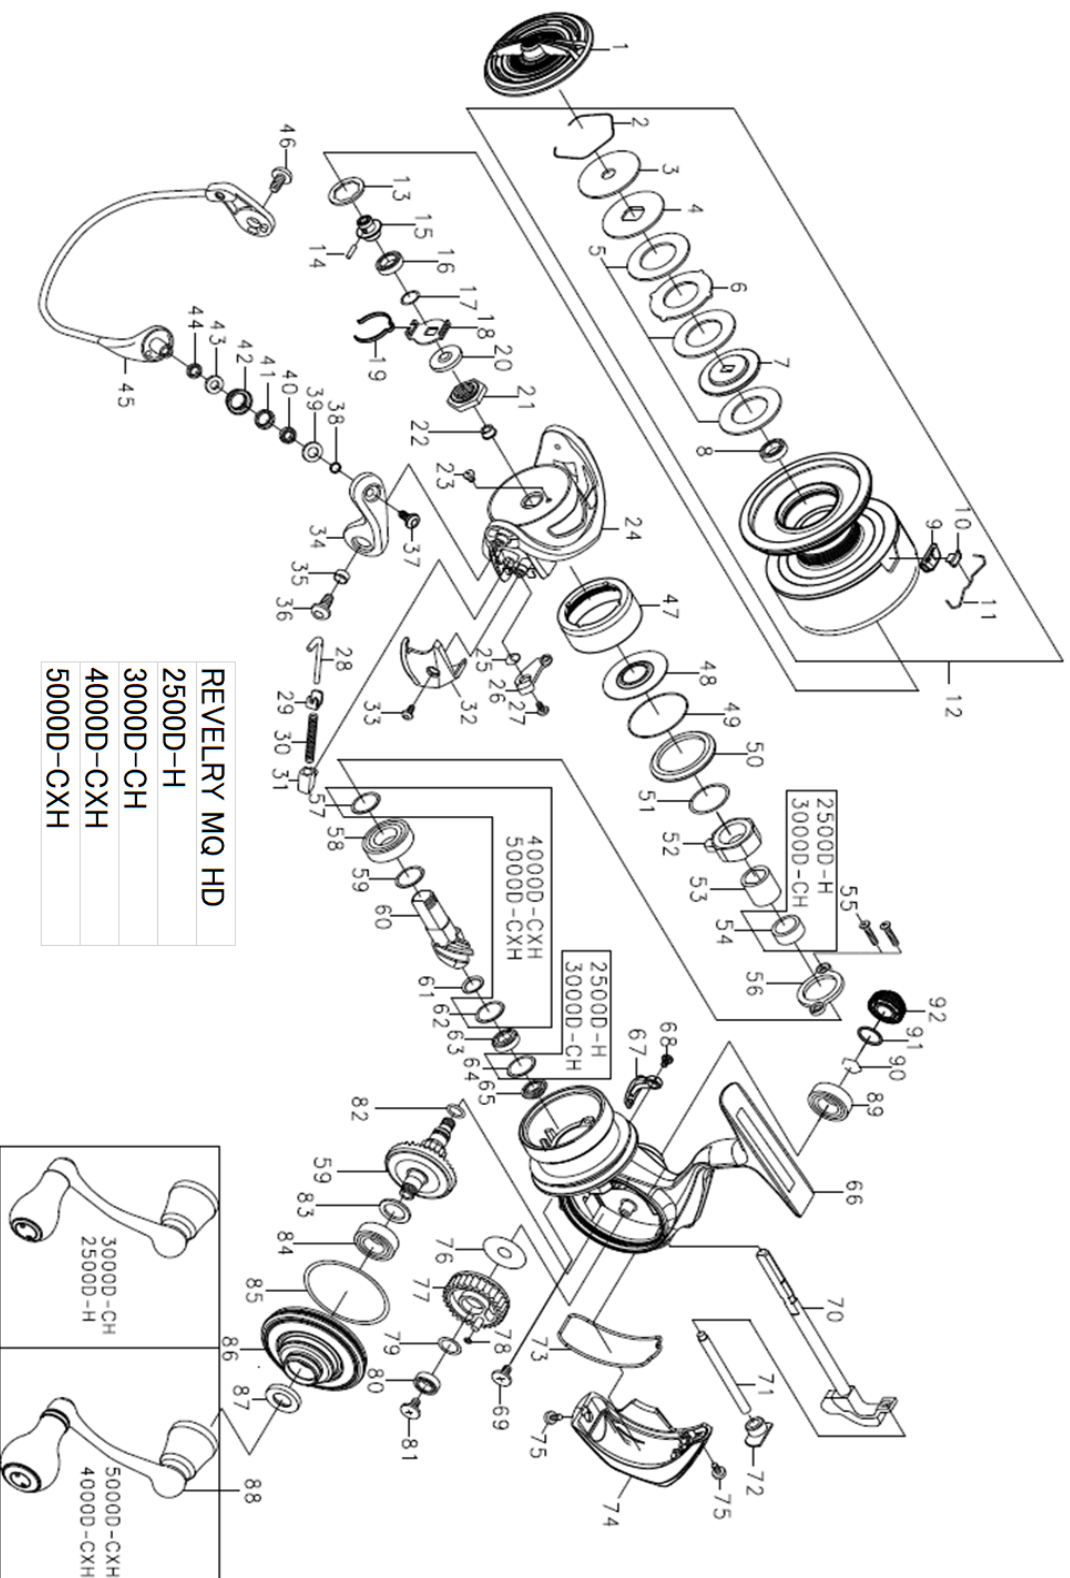

REVELRY MQ HD 5000D-

Feel Alive.

Please quote by part number, not key number when ordering.
spares@daiwaaustralia.com.au PH: (02) 8644 8644

REEL NAME	MGFT CODE	KEY NO	PARTS CODE	DESCRIPTION
REVELRY MQ HD 5000D-CXH	S45705D	1	6M208201	DRAG KNOB
REVELRY MQ HD 5000D-CXH	S45705D	2	6J547101	DRAG WASHER RETAINER
REVELRY MQ HD 5000D-CXH	S45705D	3	6M037702	DRAG KNOB WASHER
REVELRY MQ HD 5000D-CXH	S45705D	4	6J547001	KEY WASHER (A)
REVELRY MQ HD 5000D-CXH	S45705D	5	6M206501	DRAG WASHER
REVELRY MQ HD 5000D-CXH	S45705D	6	6J546902	EARED WASHER
REVELRY MQ HD 5000D-CXH	S45705D	7	6J549002	KEY WASHER (B)
REVELRY MQ HD 5000D-CXH	S45705D	8	6J546701	SPOOL COLLAR
REVELRY MQ HD 5000D-CXH	S45705D	9	6J568601	LINE STOPPER PLATE
REVELRY MQ HD 5000D-CXH	S45705D	10	6J558001	LINE STOPPER
REVELRY MQ HD 5000D-CXH	S45705D	11	6J314801	LINE STOPPER SPRING
REVELRY MQ HD 5000D-CXH	S45705D	12	6M246401	SPOOL ASSY
REVELRY MQ HD 5000D-CXH	S45705D	13	6J546304	SPOOL WASHER (A)
REVELRY MQ HD 5000D-CXH	S45705D	14	6J558201	SPOOL METAL SCREW
REVELRY MQ HD 5000D-CXH	S45705D	15	6J549501	SPOOL METAL
REVELRY MQ HD 5000D-CXH	S45705D	16	6G522706	SPOOL BALL BEARING
REVELRY MQ HD 5000D-CXH	S45705D	17	6J602201	SPOOL WASHER (B)
REVELRY MQ HD 5000D-CXH	S45705D	18	6M021401	CLICK SPRING HOLDER
REVELRY MQ HD 5000D-CXH	S45705D	19	6H416101	CLICK LEAF SPRING
REVELRY MQ HD 5000D-CXH	S45705D	20	6H986901	ROTOR NUT PACKING
REVELRY MQ HD 5000D-CXH	S45705D	21	6M181301	ROTOR NUT
REVELRY MQ HD 5000D-CXH	S45705D	22	6J808501	ROTOR NUT COLLAR
REVELRY MQ HD 5000D-CXH	S45705D	23	6H022701	ROTOR NUT SCREW
REVELRY MQ HD 5000D-CXH	S45705D	24	6H986341	ROTOR
REVELRY MQ HD 5000D-CXH	S45705D	25	6H413601	BAIL TRIP LEVER SPRING
REVELRY MQ HD 5000D-CXH	S45705D	26	6J072301	BAIL TRIP LEVER
REVELRY MQ HD 5000D-CXH	S45705D	27	6H417701	BAIL TRIP LEVER SCREW
REVELRY MQ HD 5000D-CXH	S45705D	28	6H572001	ARM LEVER SHAFT
REVELRY MQ HD 5000D-CXH	S45705D	29	6H576101	ARM LEVER SPRING COLLAR
REVELRY MQ HD 5000D-CXH	S45705D	30	6J089301	ARM LEVER SPRING
REVELRY MQ HD 5000D-CXH	S45705D	31	6J089401	ARM LEVER SPRING HOLDER
REVELRY MQ HD 5000D-CXH	S45705D	32	6H986401	ARM LEVER COVER
REVELRY MQ HD 5000D-CXH	S45705D	33	6H431301	ARM LEVER COVER SCREW
REVELRY MQ HD 5000D-CXH	S45705D	34	6H960132	ARM LEVER
REVELRY MQ HD 5000D-CXH	S45705D	35	6H962401	ARM LEVER COLLAR
REVELRY MQ HD 5000D-CXH	S45705D	36	6H431201	ARM LEVER SCREW
REVELRY MQ HD 5000D-CXH	S45705D	37	6H697701	ROLLER SCREW
REVELRY MQ HD 5000D-CXH	S45705D	38	6H961001	ROLLER COLLAR (A)
REVELRY MQ HD 5000D-CXH	S45705D	39	6H038301	ROLLER BALL BEARING PACKING
REVELRY MQ HD 5000D-CXH	S45705D	40	6G686903	ROLLER BALL BEARING
REVELRY MQ HD 5000D-CXH	S45705D	41	6H960901	ROLLER COLLAR (B)
REVELRY MQ HD 5000D-CXH	S45705D	42	6G686703	LINE ROLLER
REVELRY MQ HD 5000D-CXH	S45705D	43	6H960801	ROLLER COLLAR (C)
REVELRY MQ HD 5000D-CXH	S45705D	44	6H960701	ROLLER COLLAR (D)
REVELRY MQ HD 5000D-CXH	S45705D	45	6H986501	BAIL
REVELRY MQ HD 5000D-CXH	S45705D	46	6H431201	BAIL HOLDER SCREW
REVELRY MQ HD 5000D-CXH	S45705D	47	6J777907	MAGSEALED COVER
REVELRY MQ HD 5000D-CXH	S45705D	48	6J777601	MAGSEALED PLATE
REVELRY MQ HD 5000D-CXH	S45705D	49	6J791001	MADSEALED CAP O RING
REVELRY MQ HD 5000D-CXH	S45705D	50	6J777802	ONEWAY CLUTCH COVER
REVELRY MQ HD 5000D-CXH	S45705D	51	6J639901	ONEWAY CLUTCH WASHER
REVELRY MQ HD 5000D-CXH	S45705D	52	6J388402	ONEWAY CLUTCH
REVELRY MQ HD 5000D-CXH	S45705D	53	6J001403	CLUTCH RING
REVELRY MQ HD 5000D-CXH	S45705D	54	-	-----